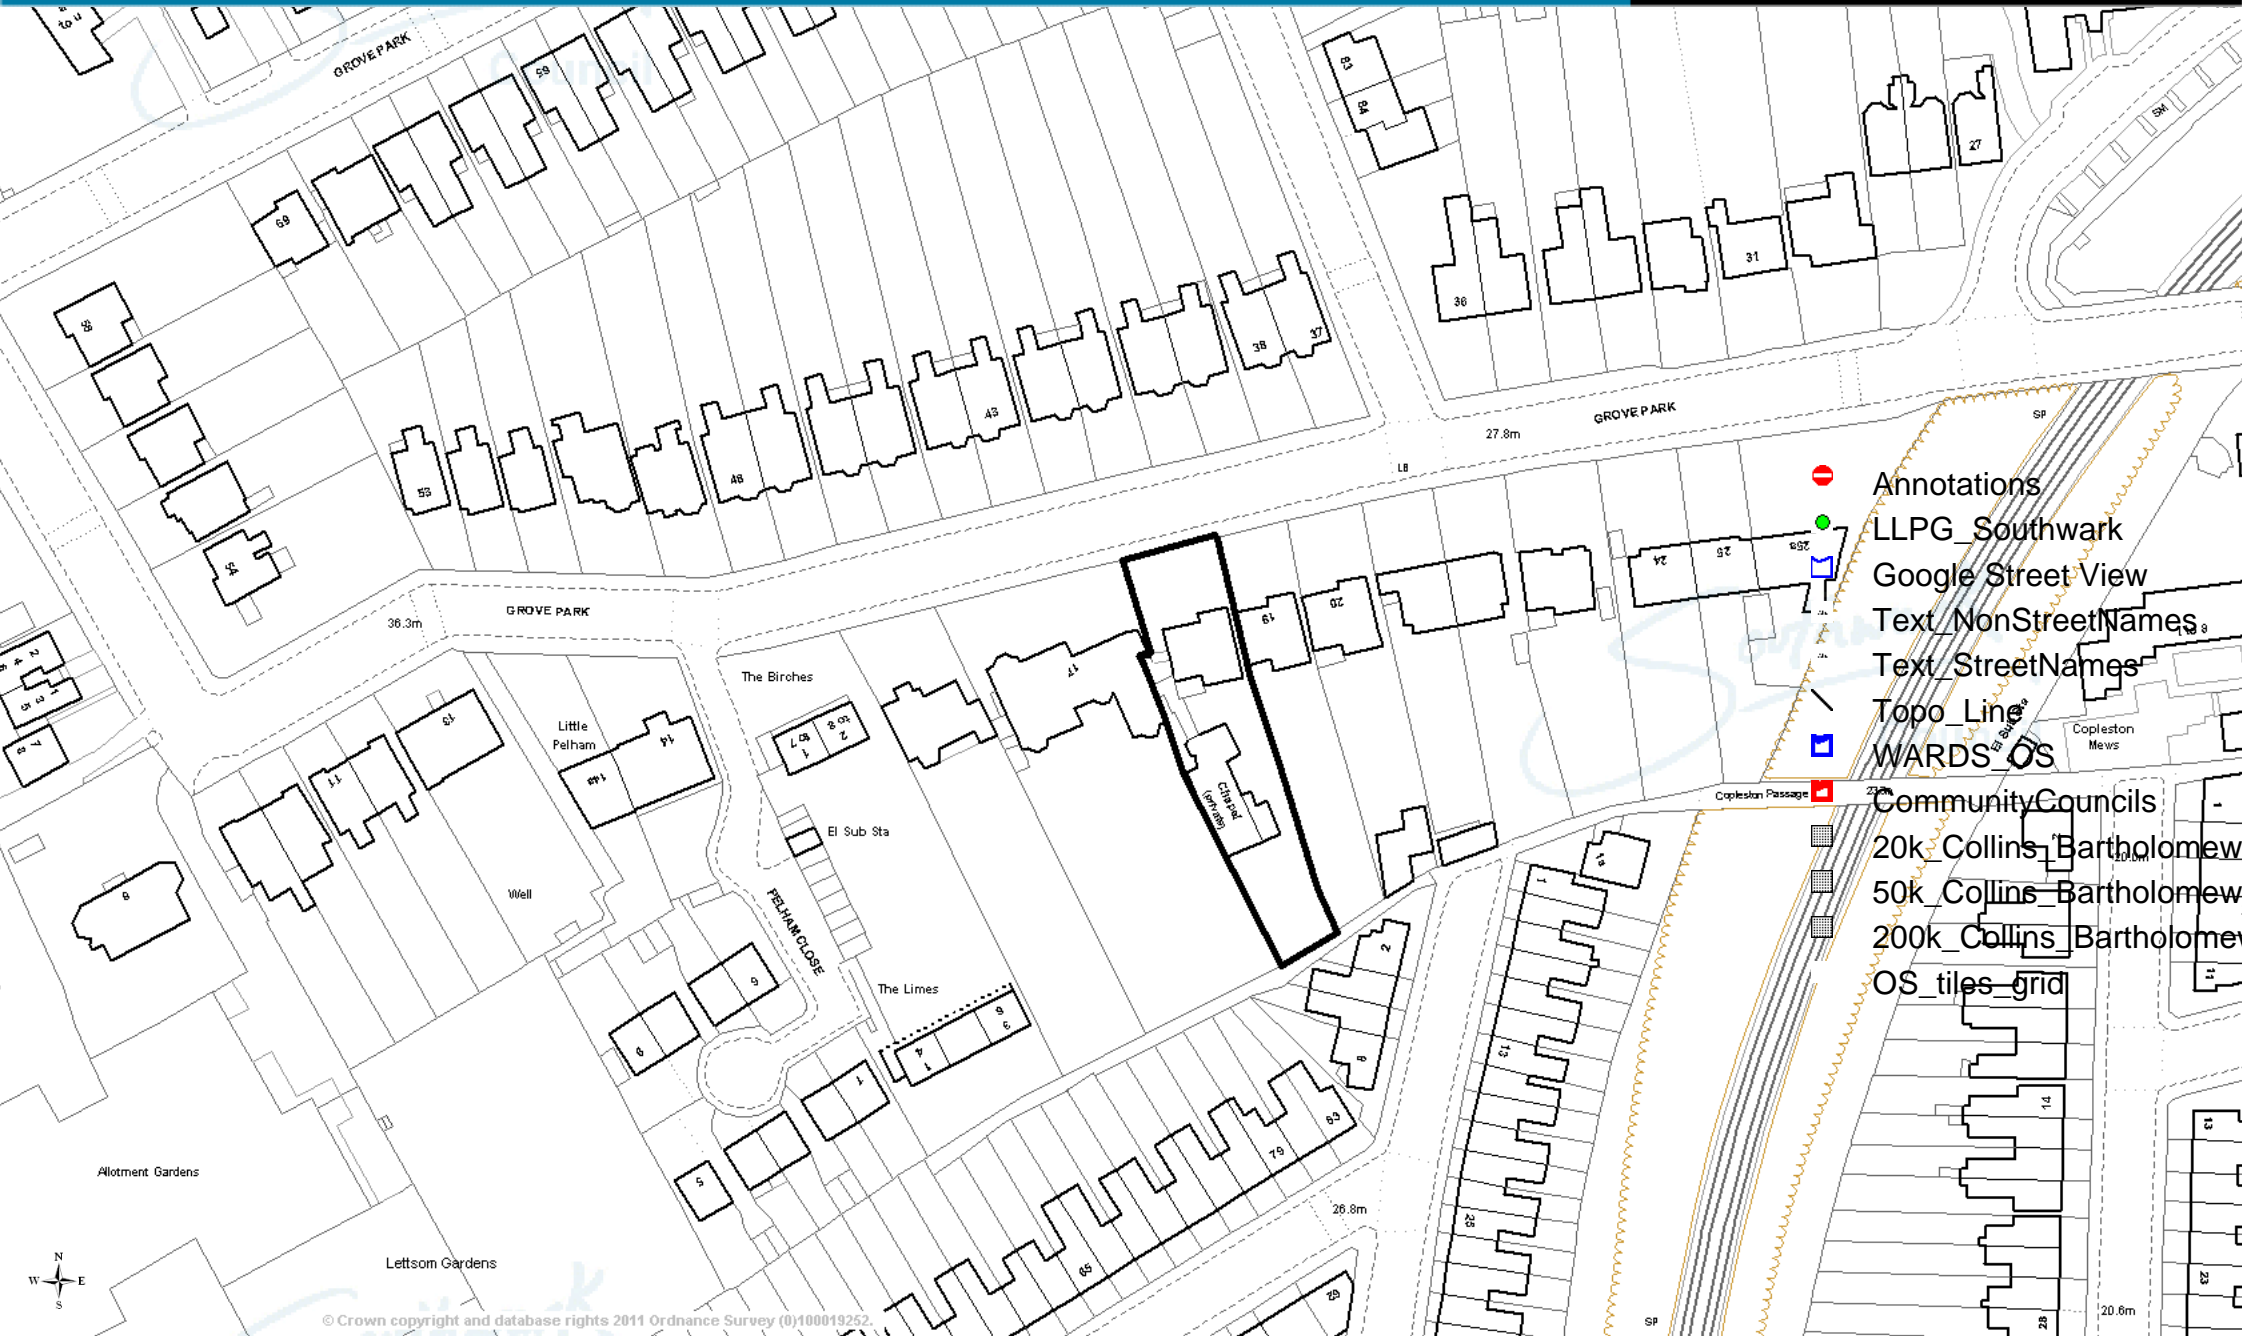

18 GROVE PARK, LONDON, SE5

Ordnance Survey

Date 27/4/2011

© Crown copyright and database rights 2011 Ordnance Survey (0)100019252